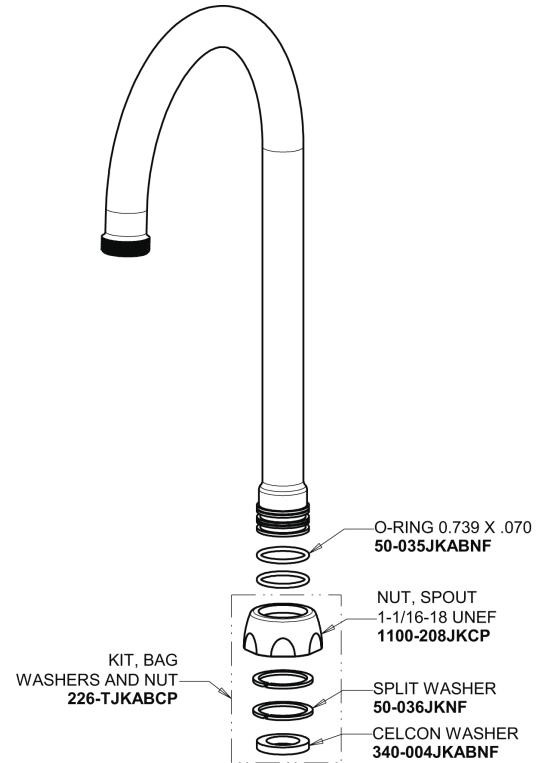

Repair Parts

895-GN2AE35ABCP

Deck-mounted manual sink faucet with 4" centers

CHICAGO FAUCETS®

Geberit Group

Base Parts:

5-1/4" Rigid / Swing Gooseneck Spout GN2AJKABCP

1.5 GPM (5.7 L/min) Aerator E35JKABCP

2-3/8" Lever Handle 369-PRJKCP

Quatern Compression Cartridge (pair) 1-099XTJKABNF (right) 1-100XTJKABNF (left)

For Technical Assistance:

Phone: 800-TEC-TRUE (832-8783)

Email: techsupport.us@chicago faucets.com