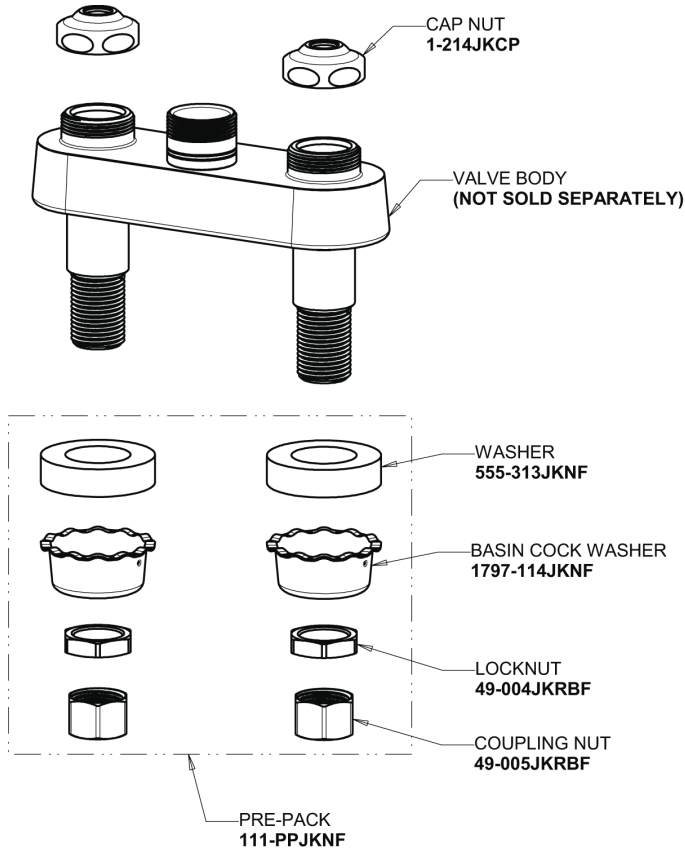

Repair Parts

895-GN2AE35ABCP

Deck-mounted manual sink faucet with 4" centers

CHICAGO FAUCETS®

Geberit Group

Base Parts:

5-1/4" Rigid / Swing Gooseneck Spout GN2AJKABCP

1.5 GPM (5.7 L/min) Aerator E35JKABCP

2-3/8" Lever Handle 369-PRJKCP

Quatern Compression Cartridge (pair) 1-099XTJKABNF (right) 1-100XTJKABNF (left)

For Technical Assistance:

Phone: 800-TEC-TRUE (832-8783)

Email: techsupport.us@chicago faucets.com